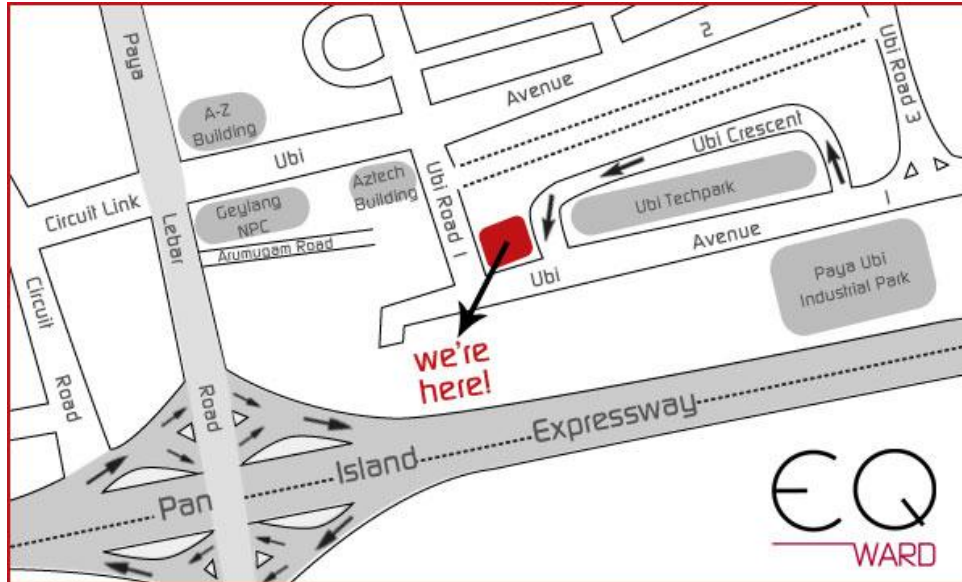

LOCATION MAP

Directions

By Bus

Buses that stop along:

Ubi Ave 1 – 63 (nearest Bus-Stop to our studio)

Paya Lebar Road – 24, 28, 43, 70, 76, 80, 135, 154

Ubi Ave 2 – 8, 22, 63, 65, 66

By Train

Paya Lebar MRT Station (take bus in direction of Upper Paya Lebar)

Bus Service: 24, 28, 43, 70, 76, 135, 154 (stop along Paya Lebar Road)

Eunos MRT Station

Bus Service: 63 (stop along Ubi Ave 1)

Address & Contact